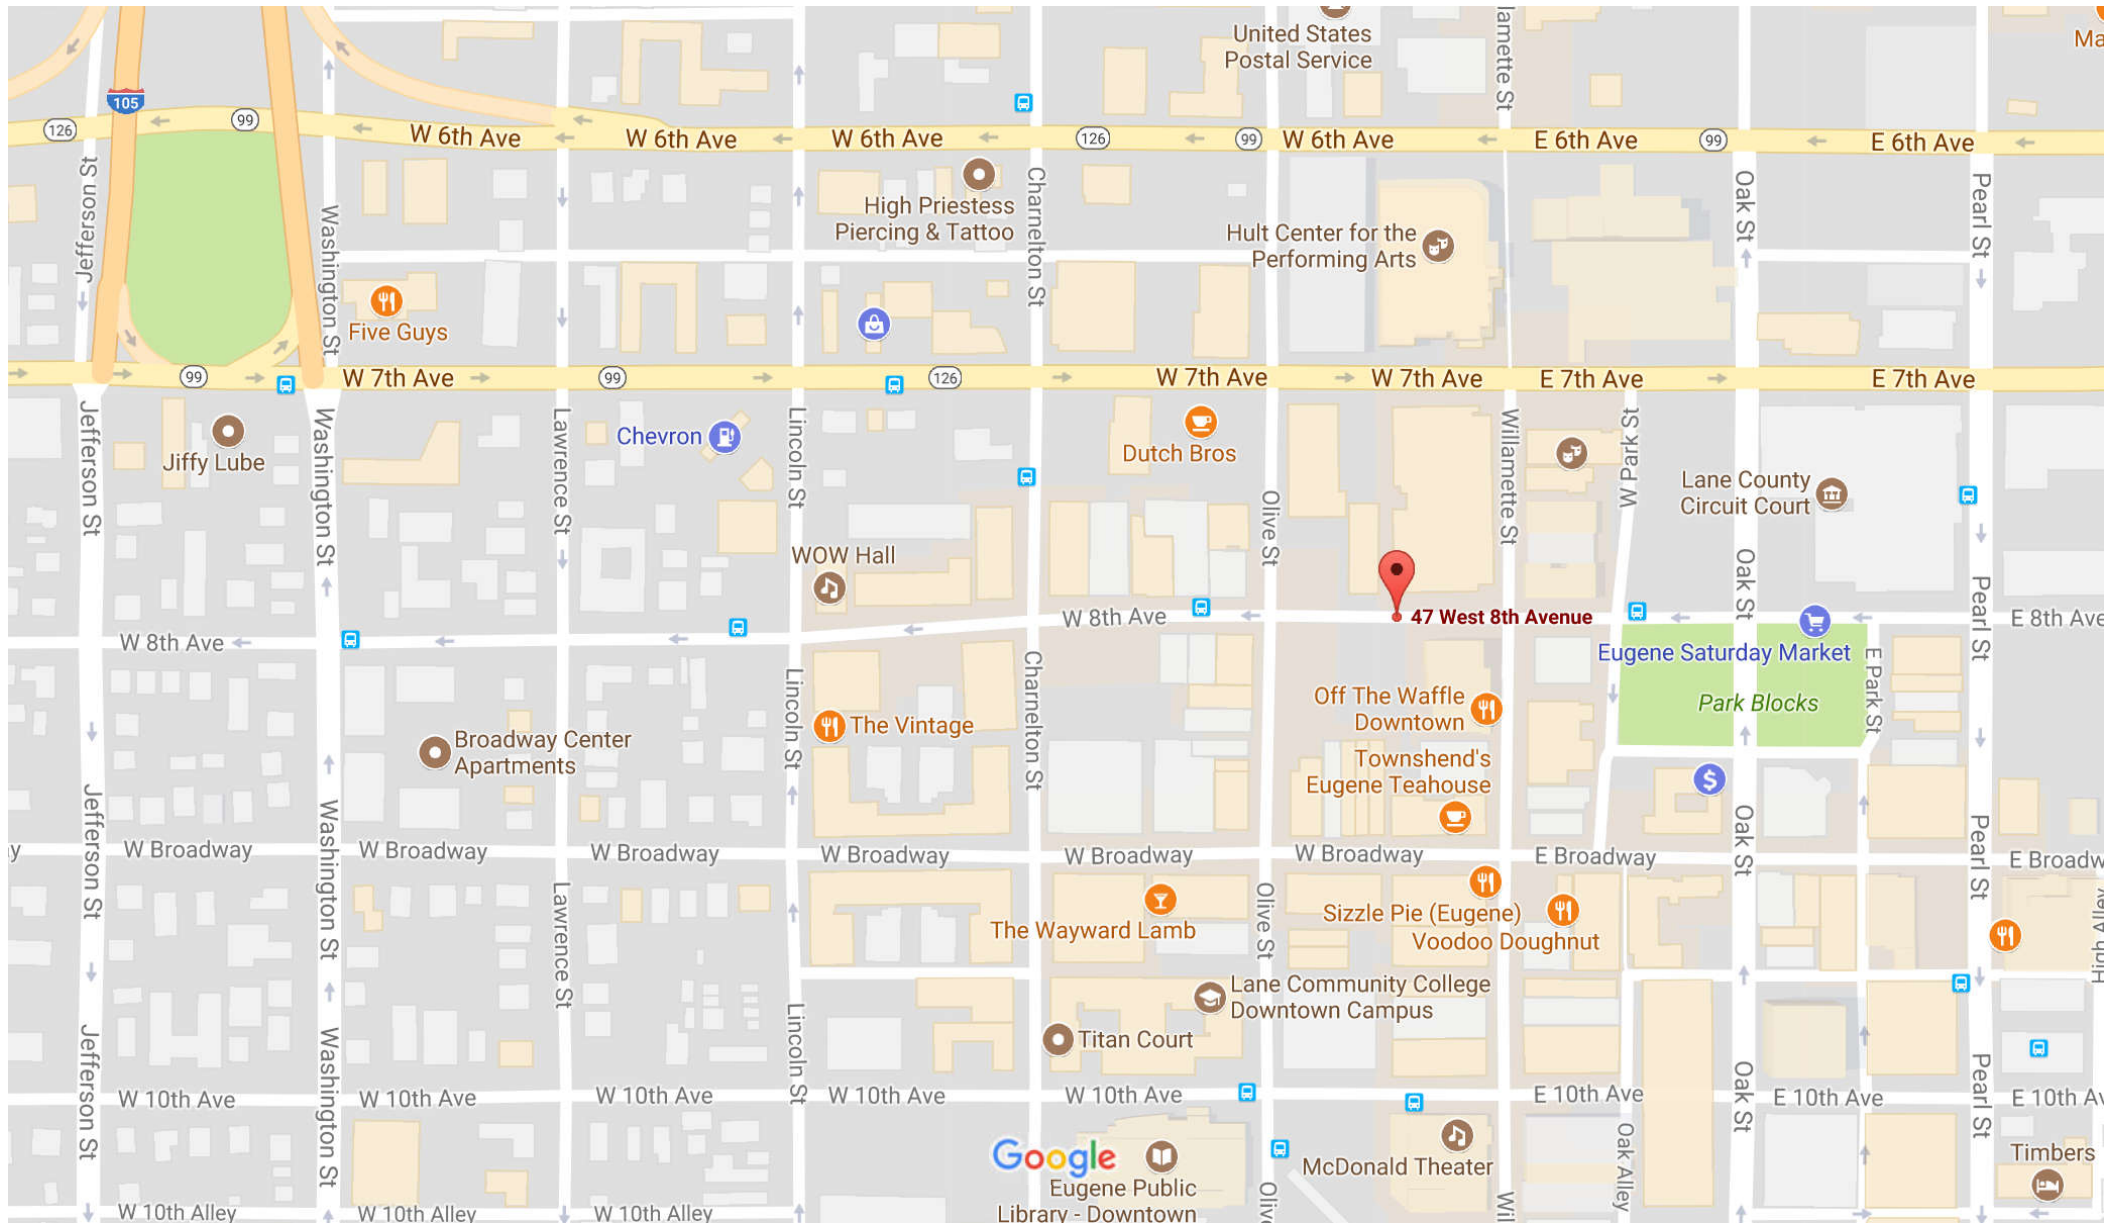

Google Maps 47 W 8th Ave

Map data ©2017 Google 50 m